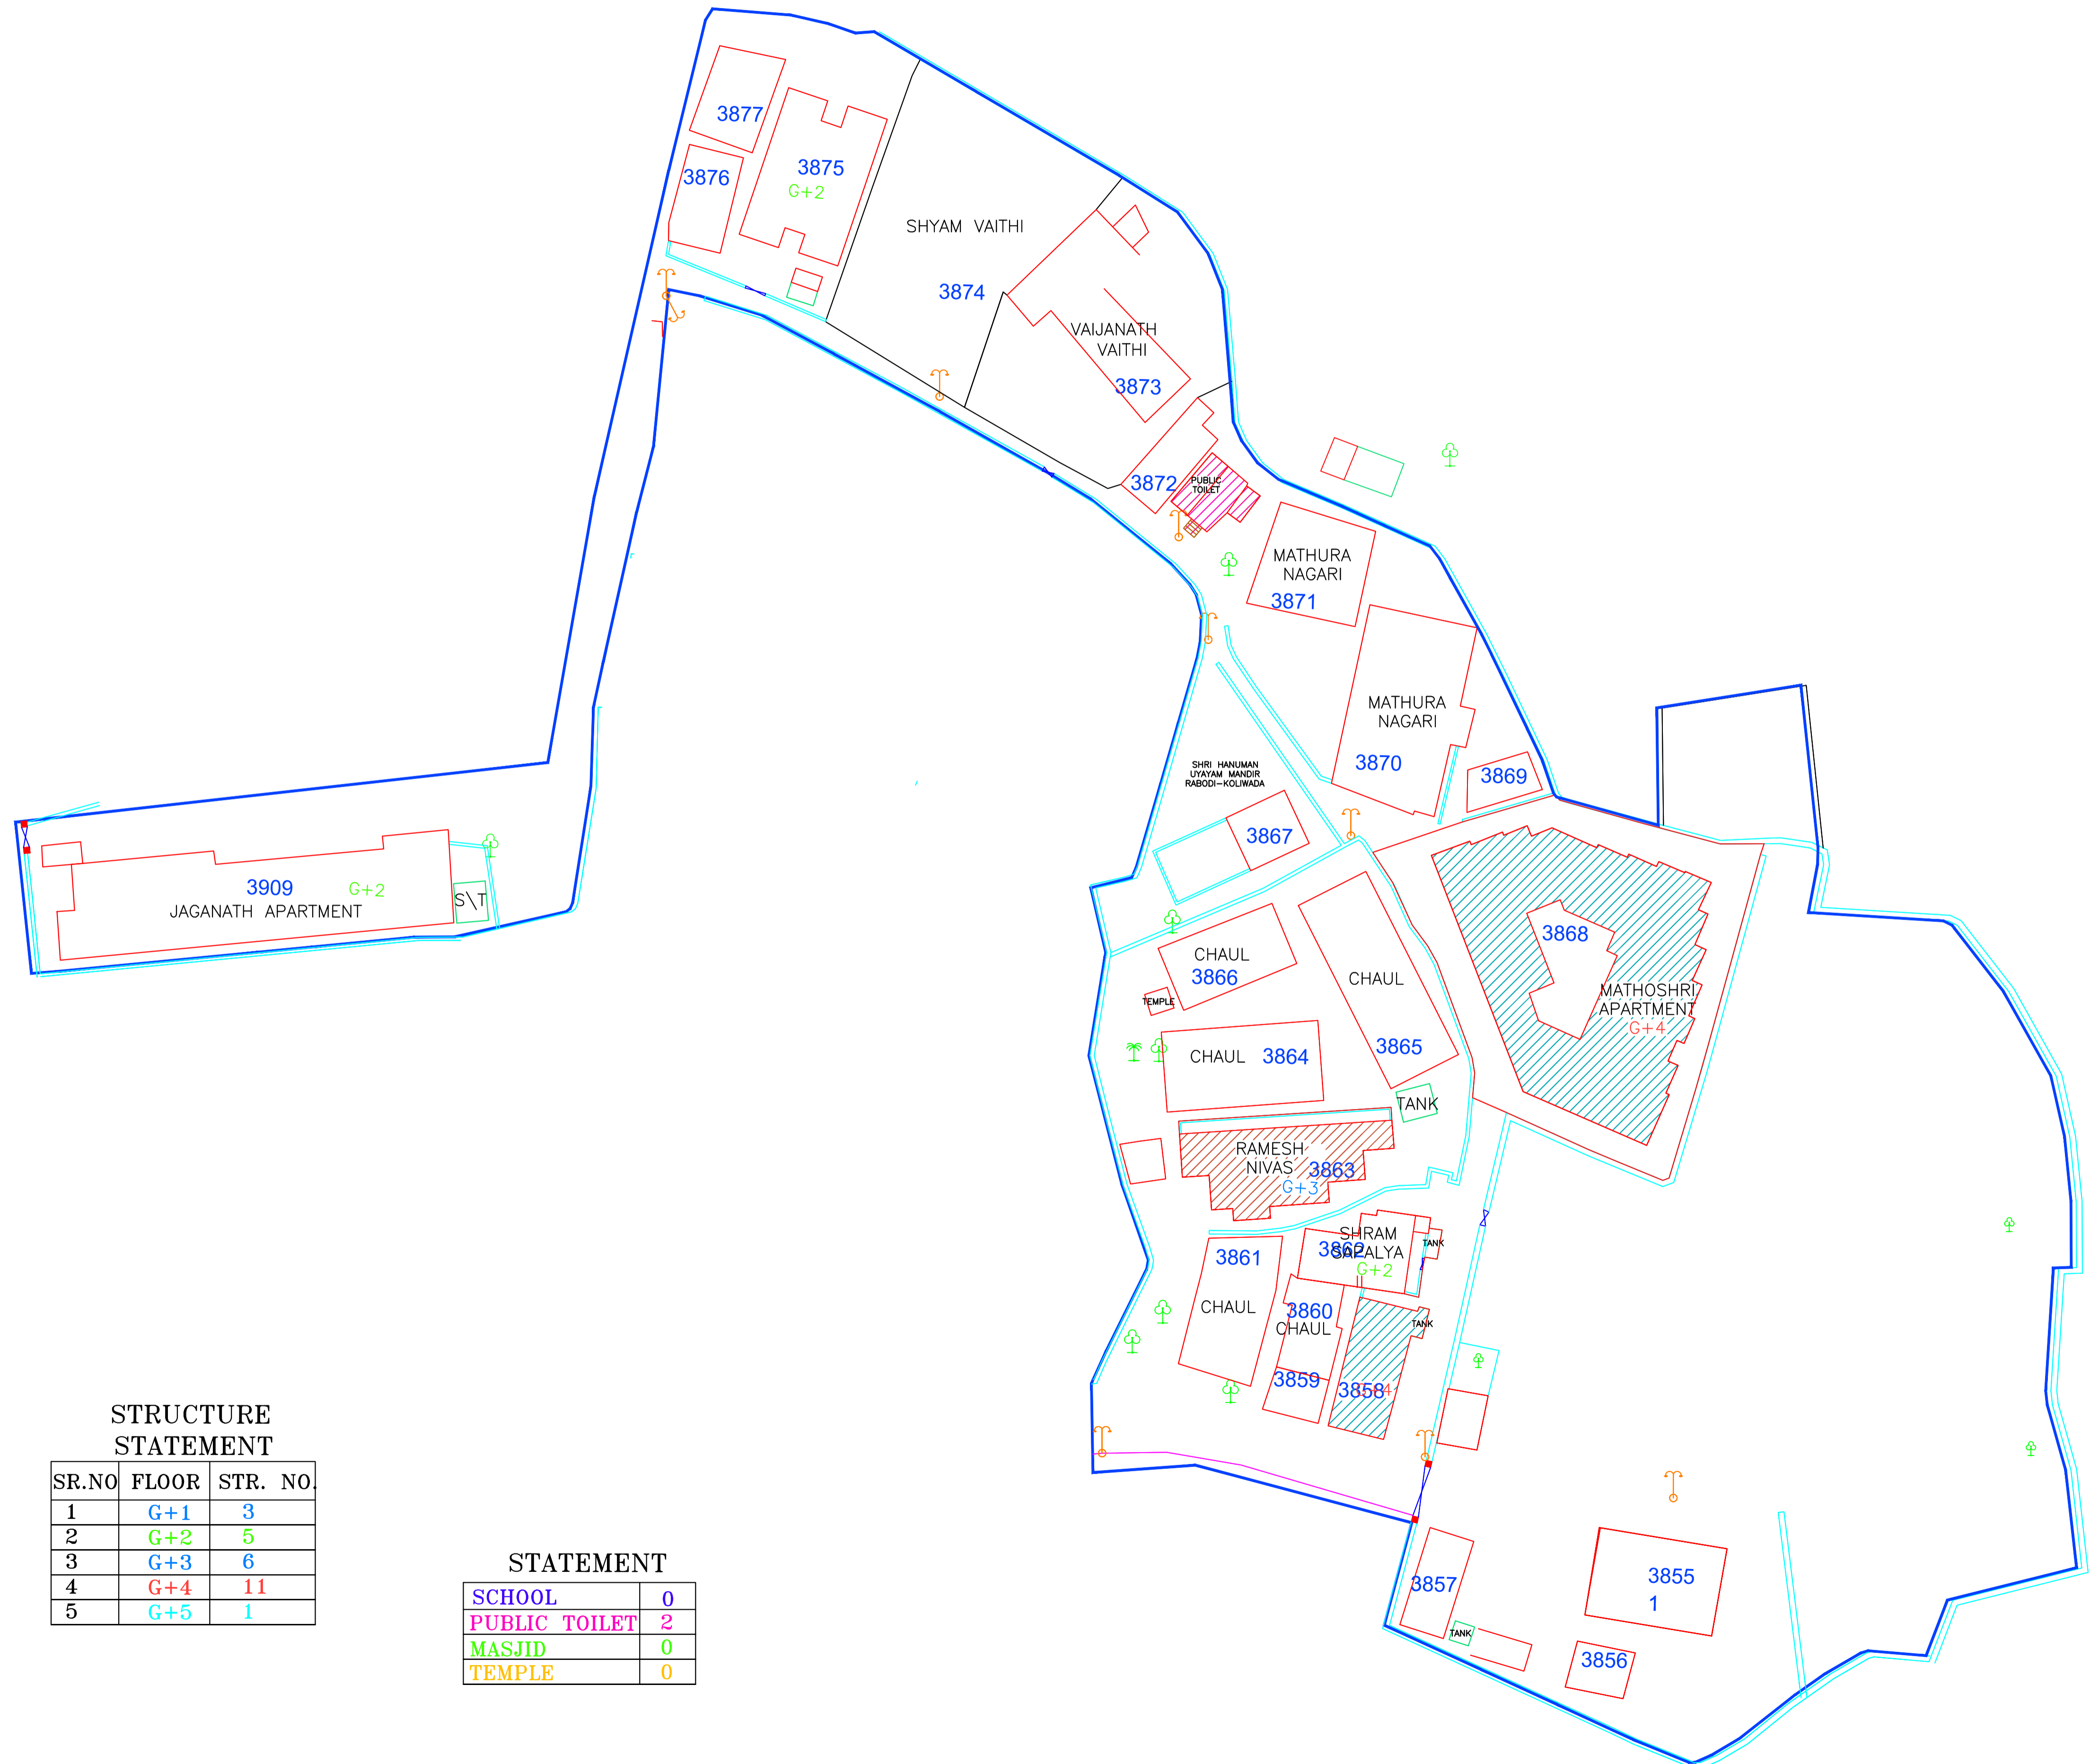

RABODI BLOCK NO.11

STRUCTURE STATEMENT

SR.NO	FLOOR	STR. NO.
1	G+1	3
2	G+2	5
3	G+3	6
4	G+4	11
5	G+5	1

STATEMENT

SCHOOL	0
PUBLIC TOILET	2
MASJID	0
TEMPLE	0