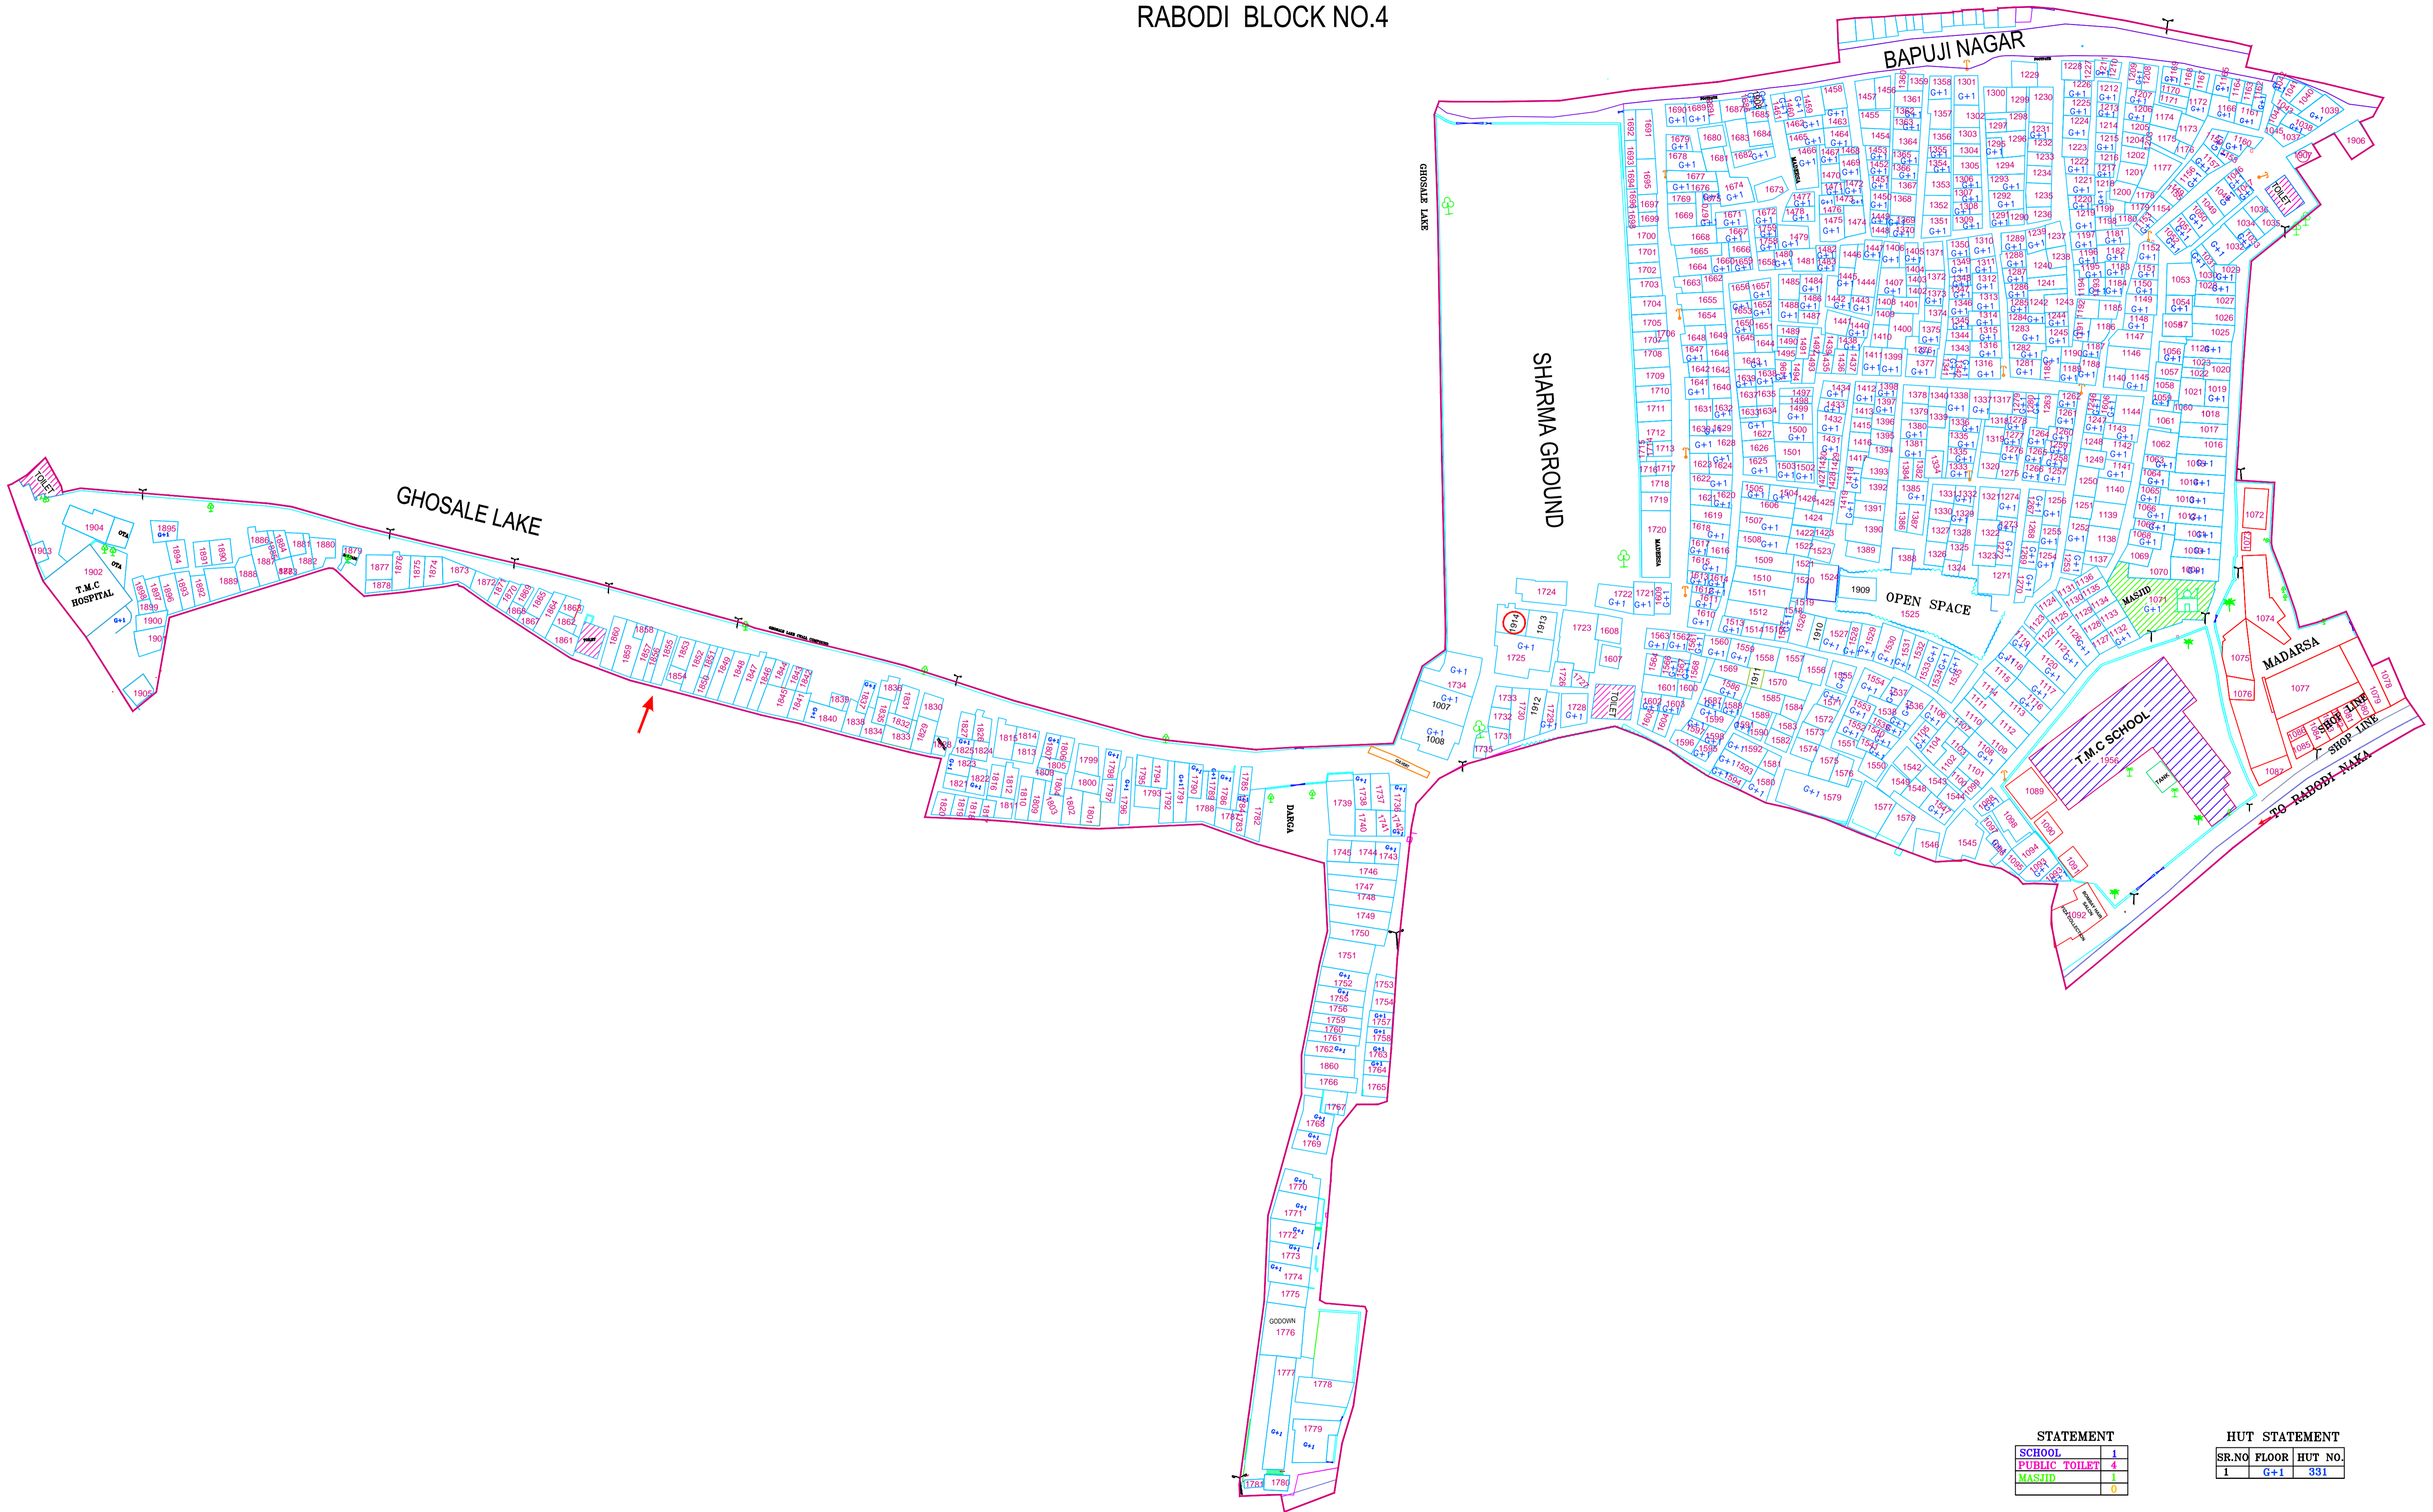

RABODI BLOCK NO.4

STATEMENT	
SCHOOL	1
PUBLIC TOILET	4
MASJID	0

HUT STATEMENT		
SR.NO	FLOOR	HUT NO.
1	G+1	331