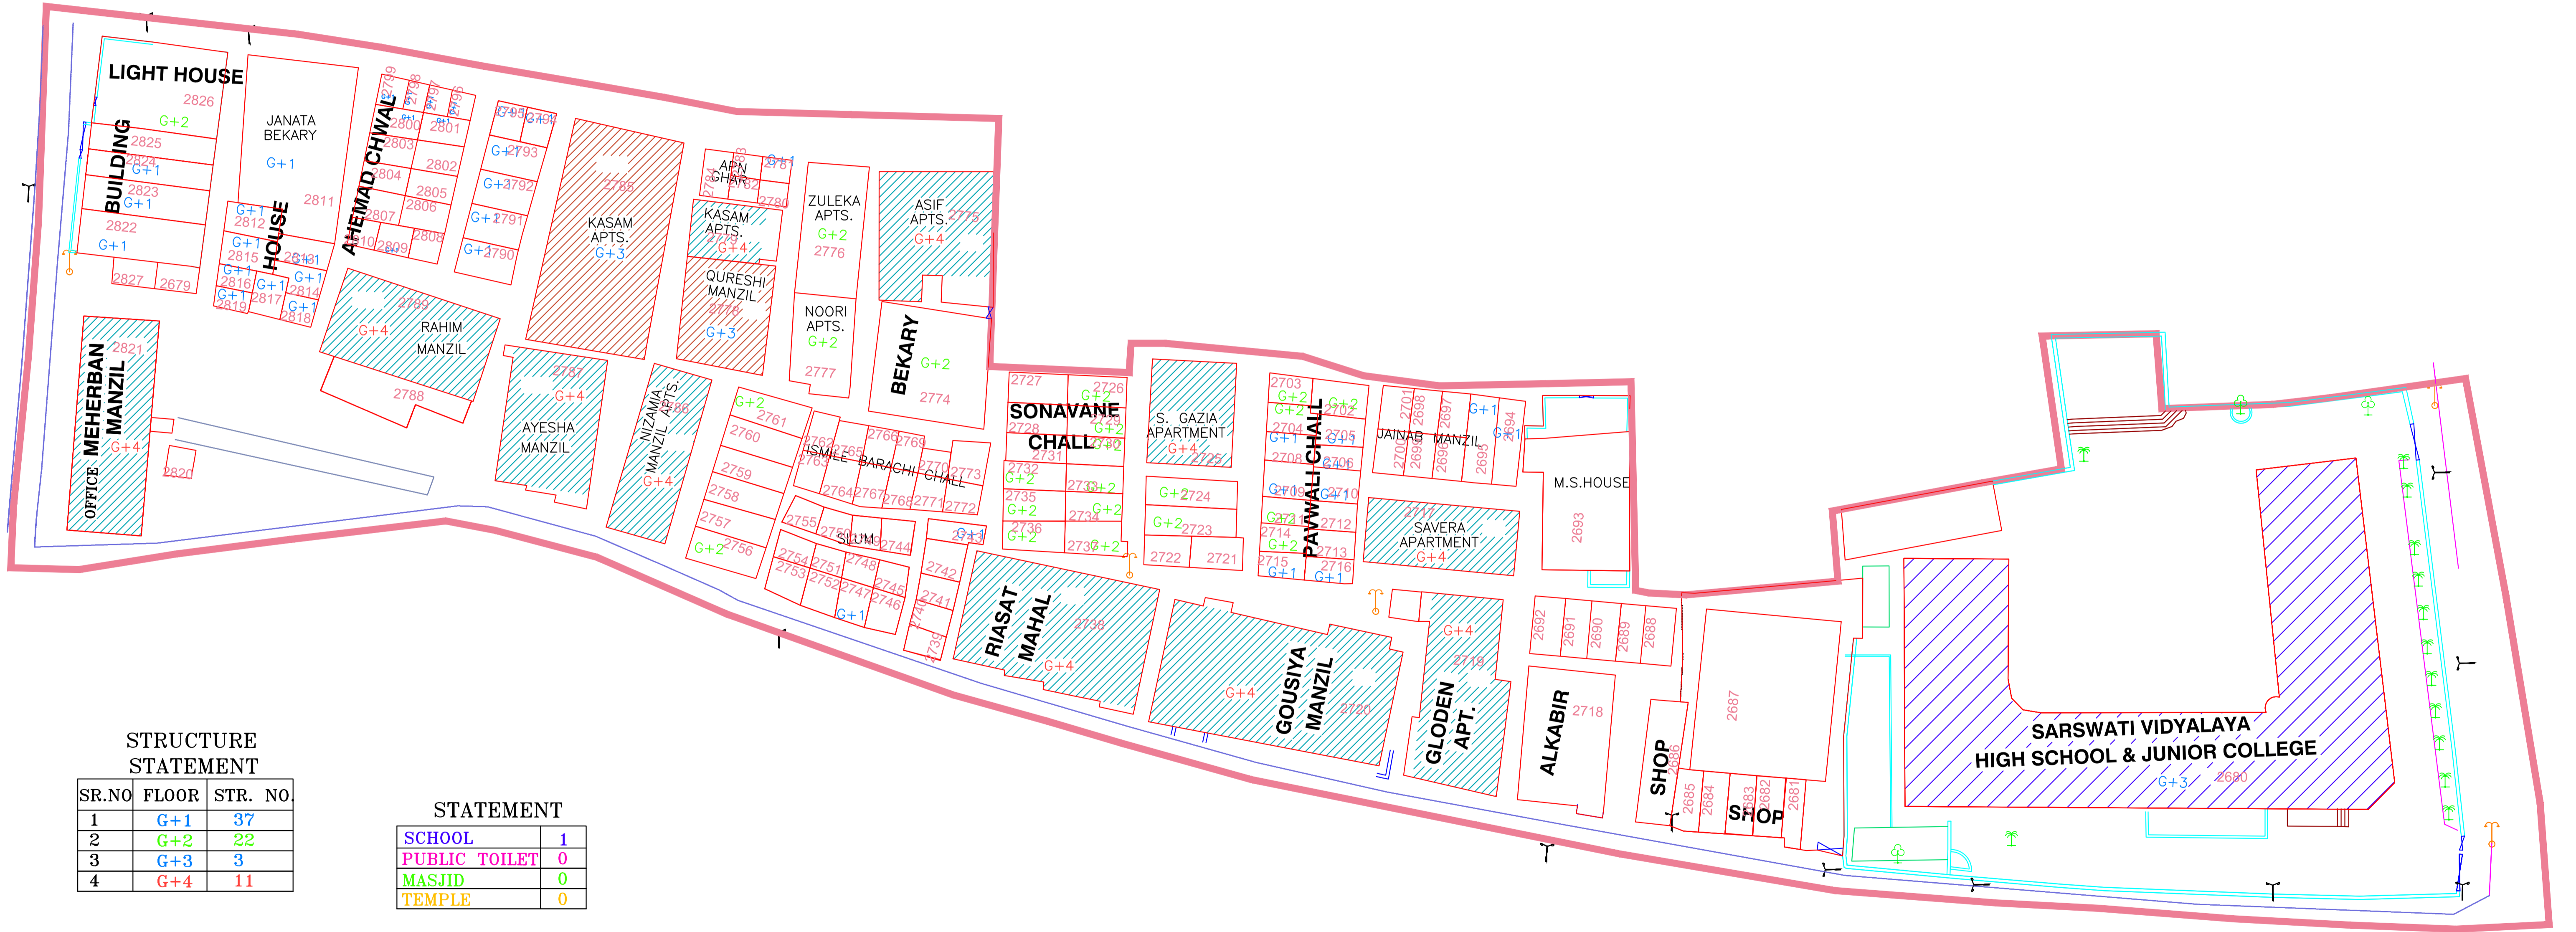

RABODI BLOCK NO.7

STRUCTURE STATEMENT

SR.NO	FLOOR	STR. NO.
1	G+1	37
2	G+2	22
3	G+3	3
4	G+4	11

STATEMENT

SCHOOL	1
PUBLIC TOILET	0
MASJID	0
TEMPLE	0