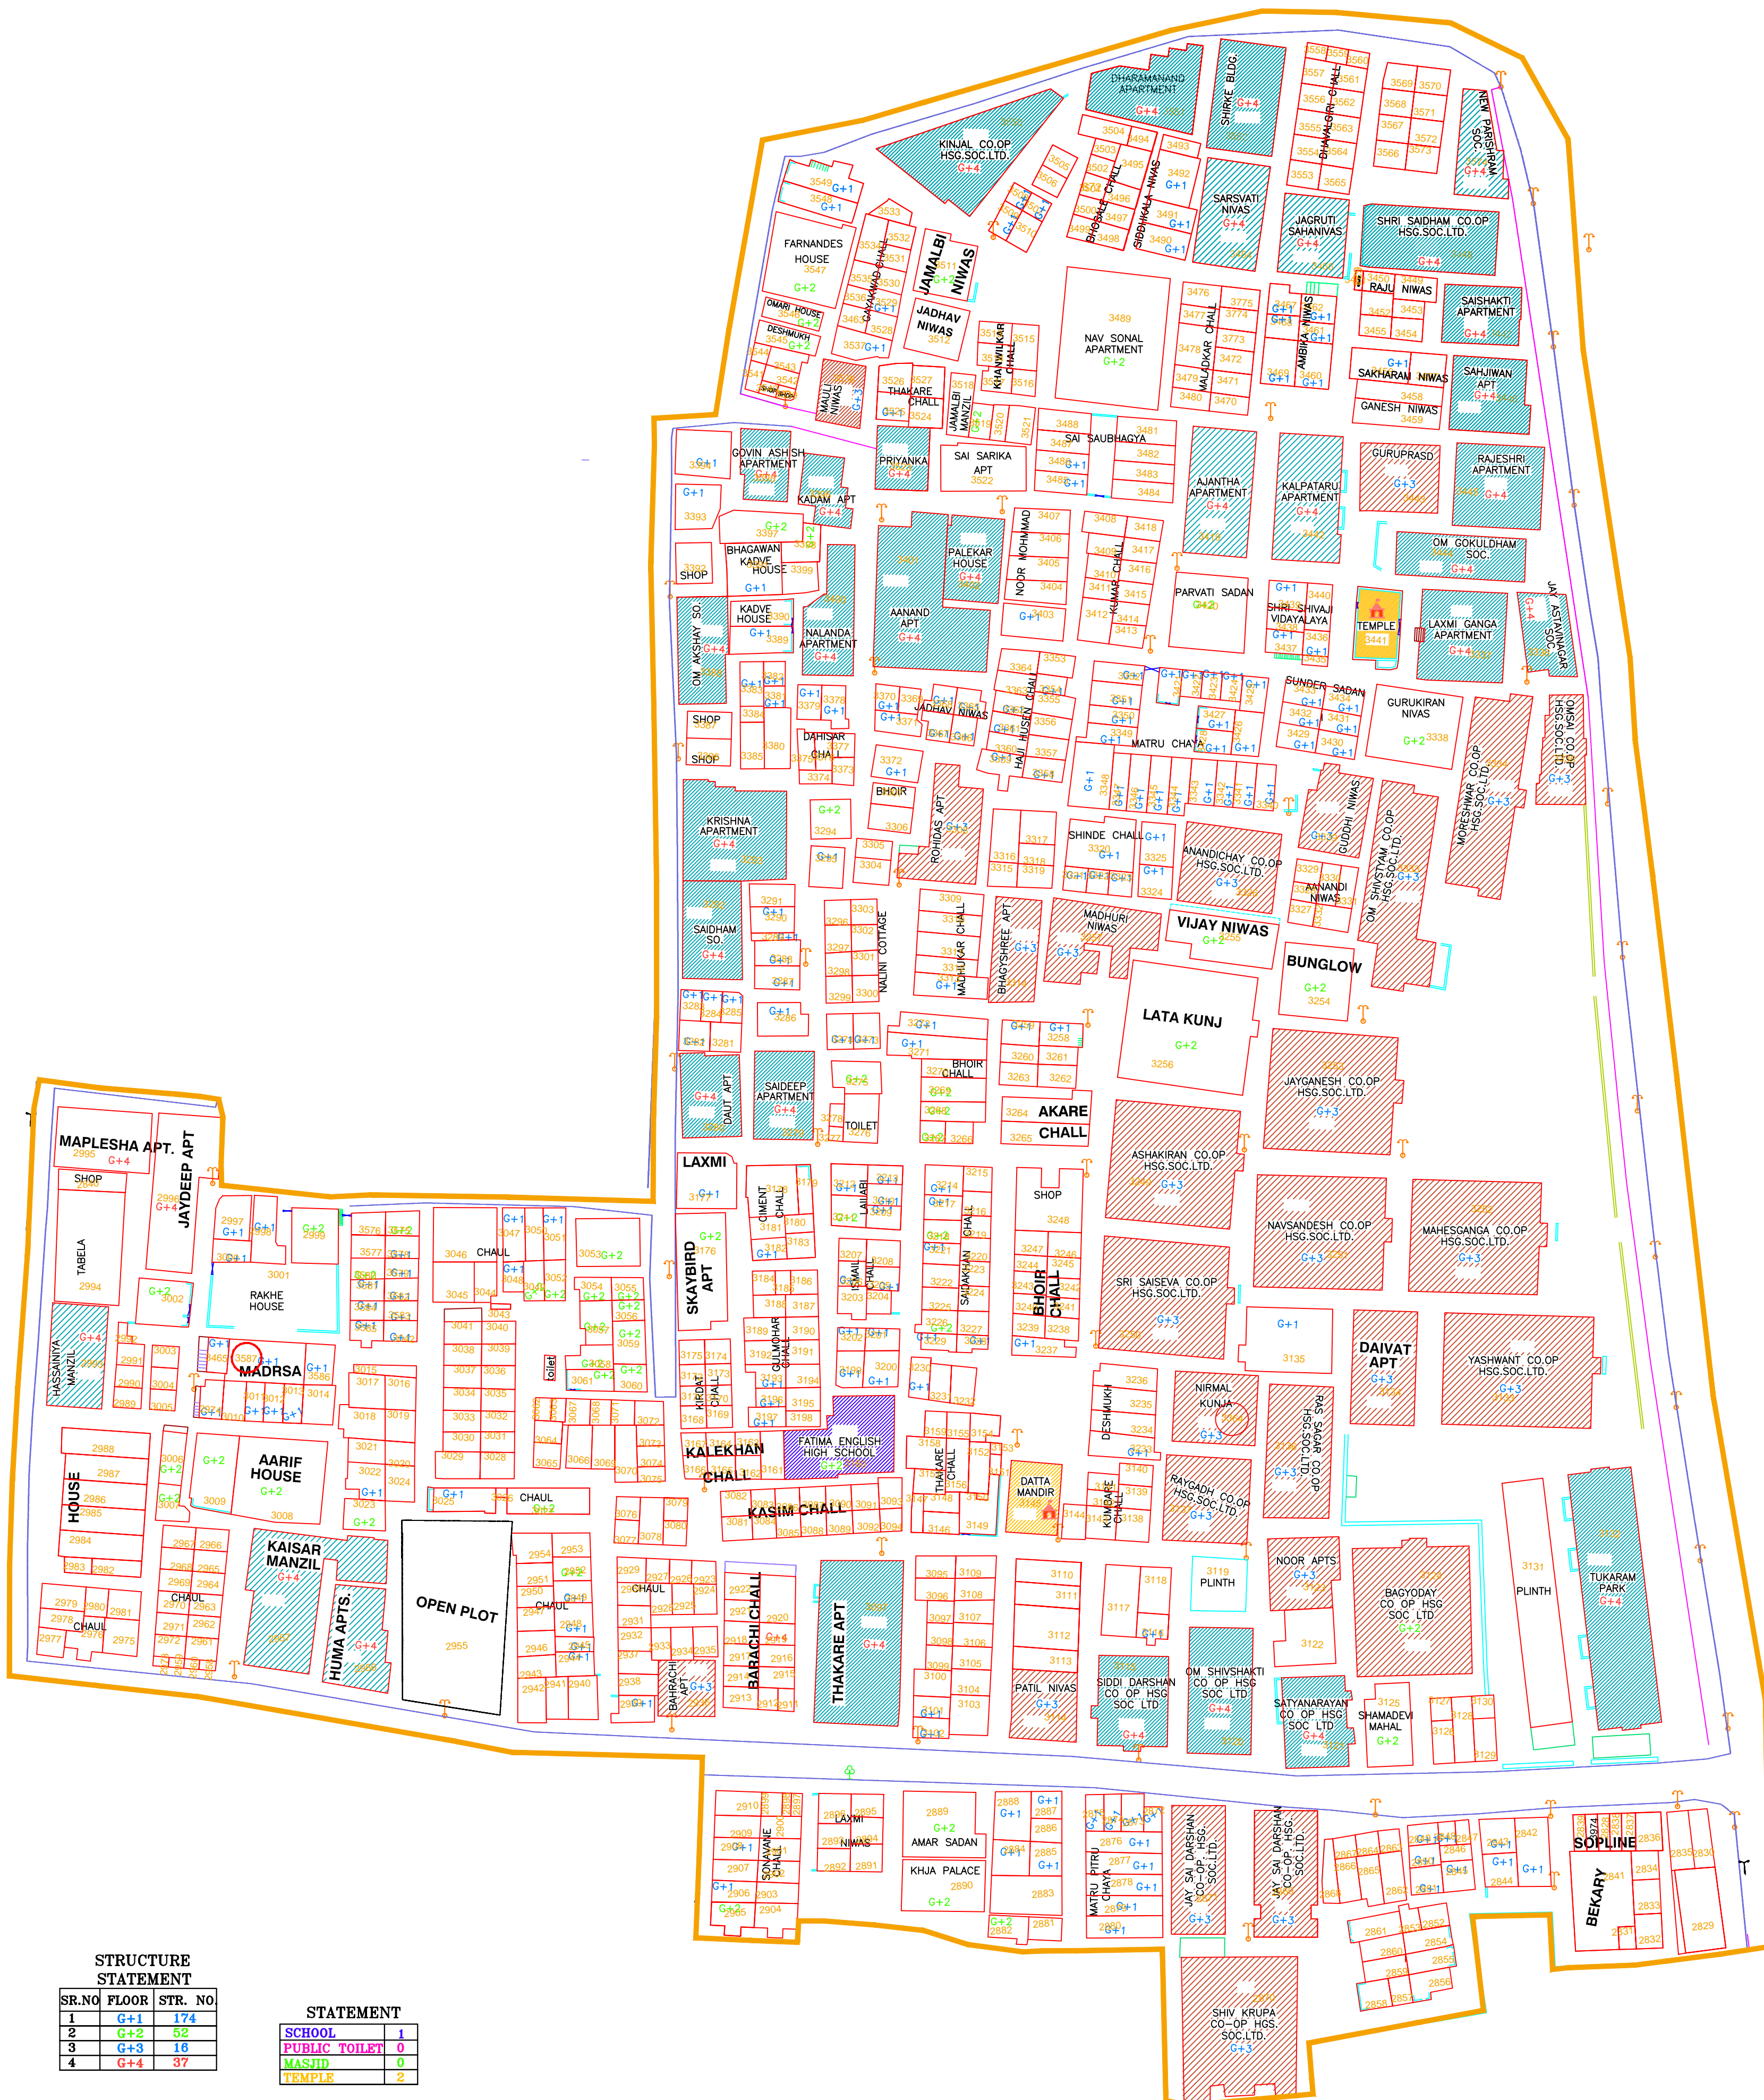

RABODI BLOCK NO.8

STRUCTURE STATEMENT

SR.NO	FLOOR	STR. NO
1	G+1	174
2	G+2	52
3	G+3	16
4	G+4	37

STATEMENT

SCHOOL	1
PUBLIC TOILET	0
MASJID	0
TEMPLE	2